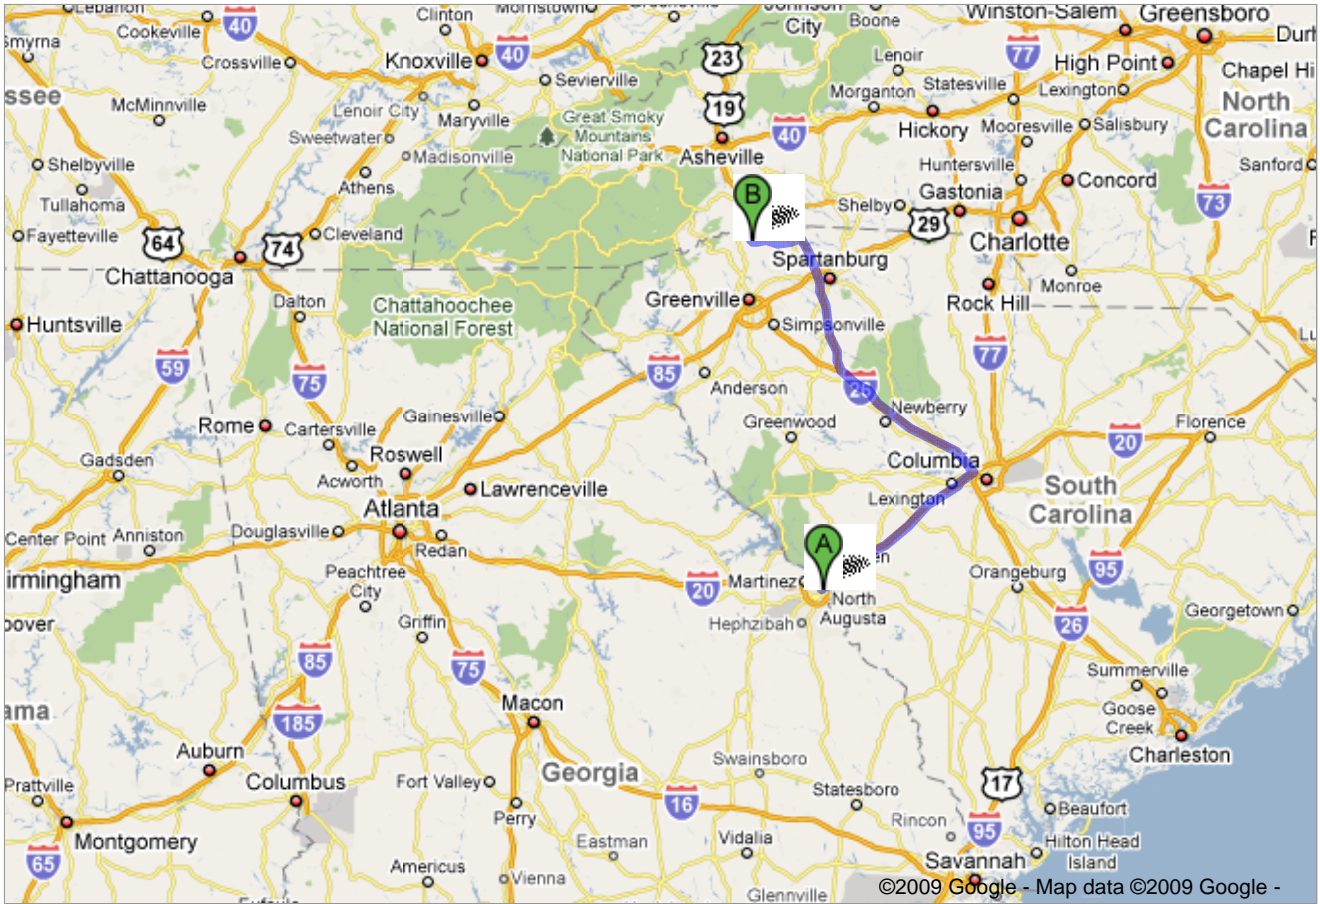

To see all the details that are visible on the screen, use the "Print" link next to the map.

Driving directions to 601 Callahan Mountain Rd, Travelers Rest, SC 296901450 Greene St
Augusta, GA 30901

- | | | |
|---|--|---------|
| 1. Head north on Enterprise St toward Greene St | | 476 ft |
| 2. Take the 1st left onto Greene St | | 0.1 mi |
| 3. Take the 1st right toward 15th St/Augusta Canal Trail | | 141 ft |
| 4. Turn right at 15th St/Augusta Canal Trail | | 0.2 mi |
| 5. Turn left at GA-104 W/Riverwatch Pkwy
Continue to follow GA-104 W | | 4.3 mi |
| 6. Take the ramp onto I-20 E
Entering South Carolina | | 65.2 mi |
| 7. Take exit 64B to merge onto I-26 W toward Spartanburg | | 102 mi |
| 8. Take exit 5 for Carolina 11 toward Chesnee/Campobelle | | 0.3 mi |
| 9. Turn left at S Carolina 11 S/Cherokee Foothills Scenic Hwy
Continue to follow S Carolina 11 S | | 3.5 mi |
| 10. Turn right at S Carolina 11 S/Pine St
Continue to follow S Carolina 11 S | | 11.7 mi |
| 11. Turn right at Route 912/Co Rd 912 | | 1.6 mi |
| 12. Slight right at Callahan Mountain Rd/Co Rd 42
Destination will be on the right | | 1.2 mi |

601 Callahan Mountain Rd
Travelers Rest, SC 29690

These directions are for planning purposes only. You may find that construction projects, traffic, weather, or other events may cause conditions to differ from the map results, and you should plan your route accordingly. You must obey all signs or notices regarding your route.

Map data ©2009, Google

[Report a problem](#)